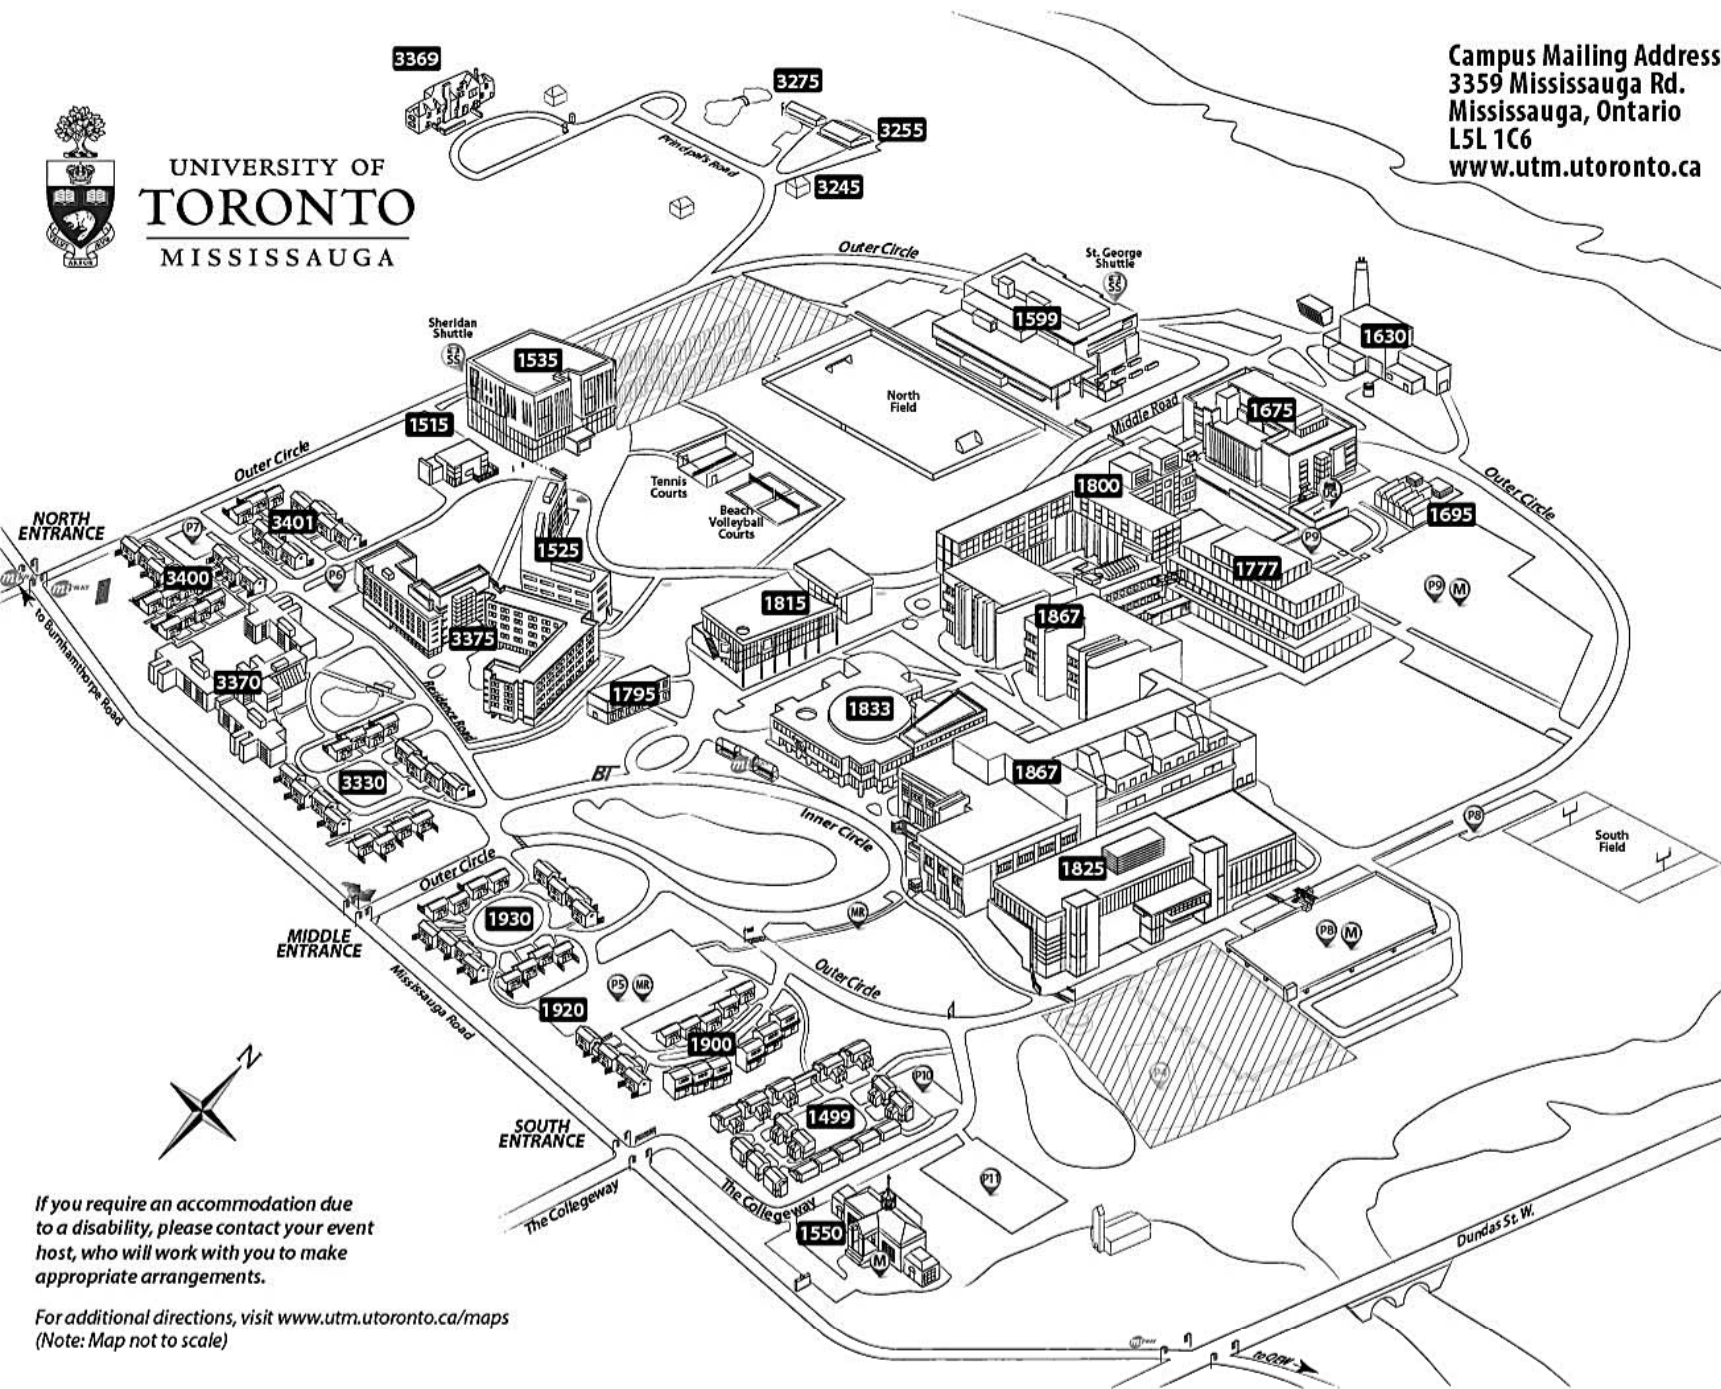

UNIVERSITY OF  
**TORONTO**  
MISSISSAUGA

Campus Mailing Address\*  
3359 Mississauga Rd.  
Mississauga, Ontario  
L5L 1C6  
[www.utm.utoronto.ca](http://www.utm.utoronto.ca)

**Building Address\***

Outer Circle	
1630	Central Utilities Plant
1535	Deerfield Hall
1920	Early Learning Child Care Centre
1525	Erindale Hall
1515	Erindale Studio Theatre
1675	Hazel McCallion Academic Learning Centre & Library
1599	Instructional Centre
1695	Research Greenhouse
1900	Leacock Lane Residence
1930	Putnam Place Residence
1825	Recreation, Athletics & Wellness Centre
1777	Terrence Donnelly Health Sciences Complex
Inner Circle	
1795	Academic Annex
1833	Kaneff Centre, Blackwood Gallery & Innovation Complex
1815	Student Centre
1867	William G. Davis Building
Middle Road	
1800	Communication, Culture & Technology Building
The Collegeway	
1550	Alumni House & Parking Office
1499	MaGrath Valley Residence
Residence Road	
3330	McLuhan Court Residence
3375	Oscar Peterson Hall & Colman Commons Dining Hall
3370	Roy Ivor Hall
3400	Schreiberwood Residence
3401	Schreiberwood Residence
Principal's Road	
3245	Forensic Anthropology Field School
3255	Grounds Building
3369	Lislehurst
3275	Paleomagnetism Lab

If you require an accommodation due to a disability, please contact your event host, who will work with you to make appropriate arrangements.

For additional directions, visit [www.utm.utoronto.ca/maps](http://www.utm.utoronto.ca/maps)  
(Note: Map not to scale)

	Mississauga Transit stop		Brampton Transit stop
	Parking		Shuttle stop
	Metered parking		Underground metered parking
	Metered parking-restricted times		Construction Site